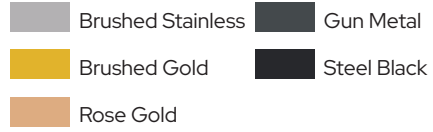

Bali Collection

KA-250-30BG Shown

Premium Stainless Steel Construction
360-Degree Swivel Spout
2-Function Pull-Out Spray Head
Durable PVD (Physical Vapor Deposition) Finish
Lifetime Limited Warranty